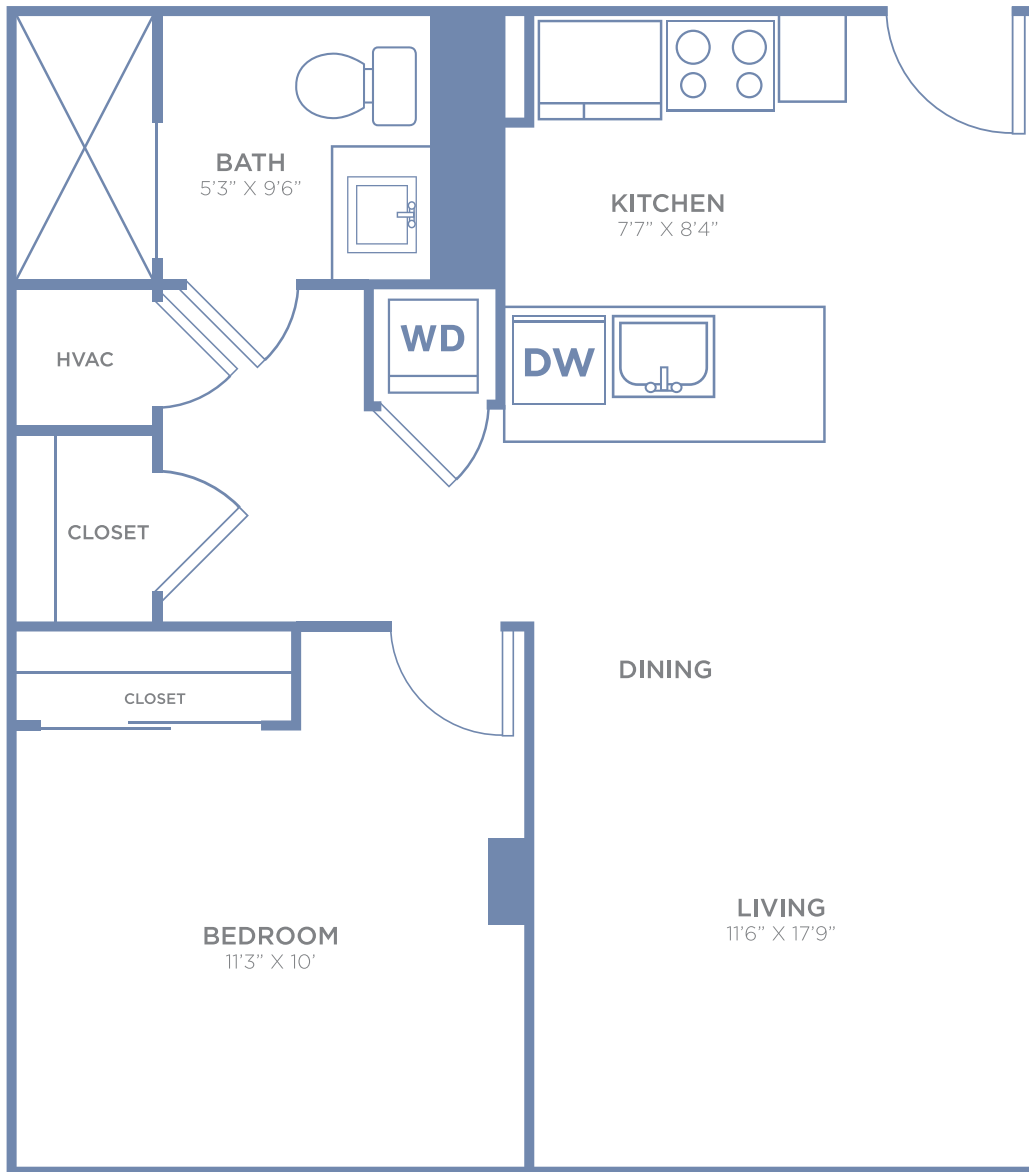

**DRAYTON TOWER**  
| apartment homes |

**A1**

102 E Liberty, Savannah, GA 31401  
866-484-7321  
www.draytontowersavannah.com

**671 SF**  
**1 BED/1 BATH**

*Floor plans are artist's rendering. All dimensions are approximate. Actual product and specifications may vary in dimension or detail. Not all features are available in every apartment. Prices and availability are subject to change. Please see a representative for details.*