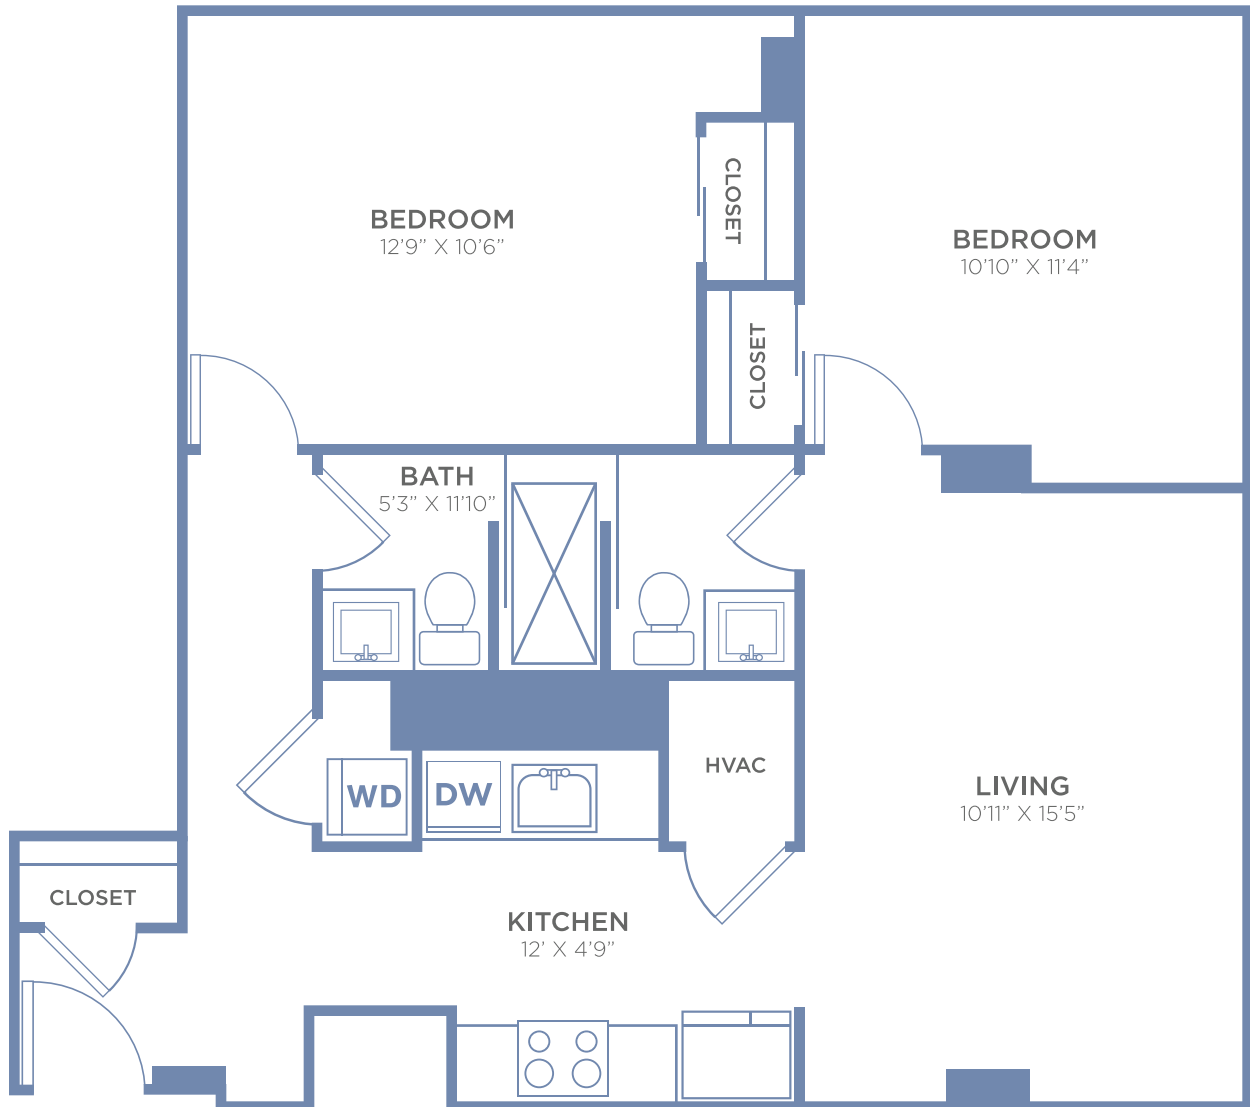

102 E Liberty, Savannah, GA 31401
866-484-7321
www.draytontowersavannah.com

864 SF
2 BED/1 BATH

Floor plans are artist's rendering. All dimensions are approximate. Actual product and specifications may vary in dimension or detail. Not all features are available in every apartment. Prices and availability are subject to change. Please see a representative for details.