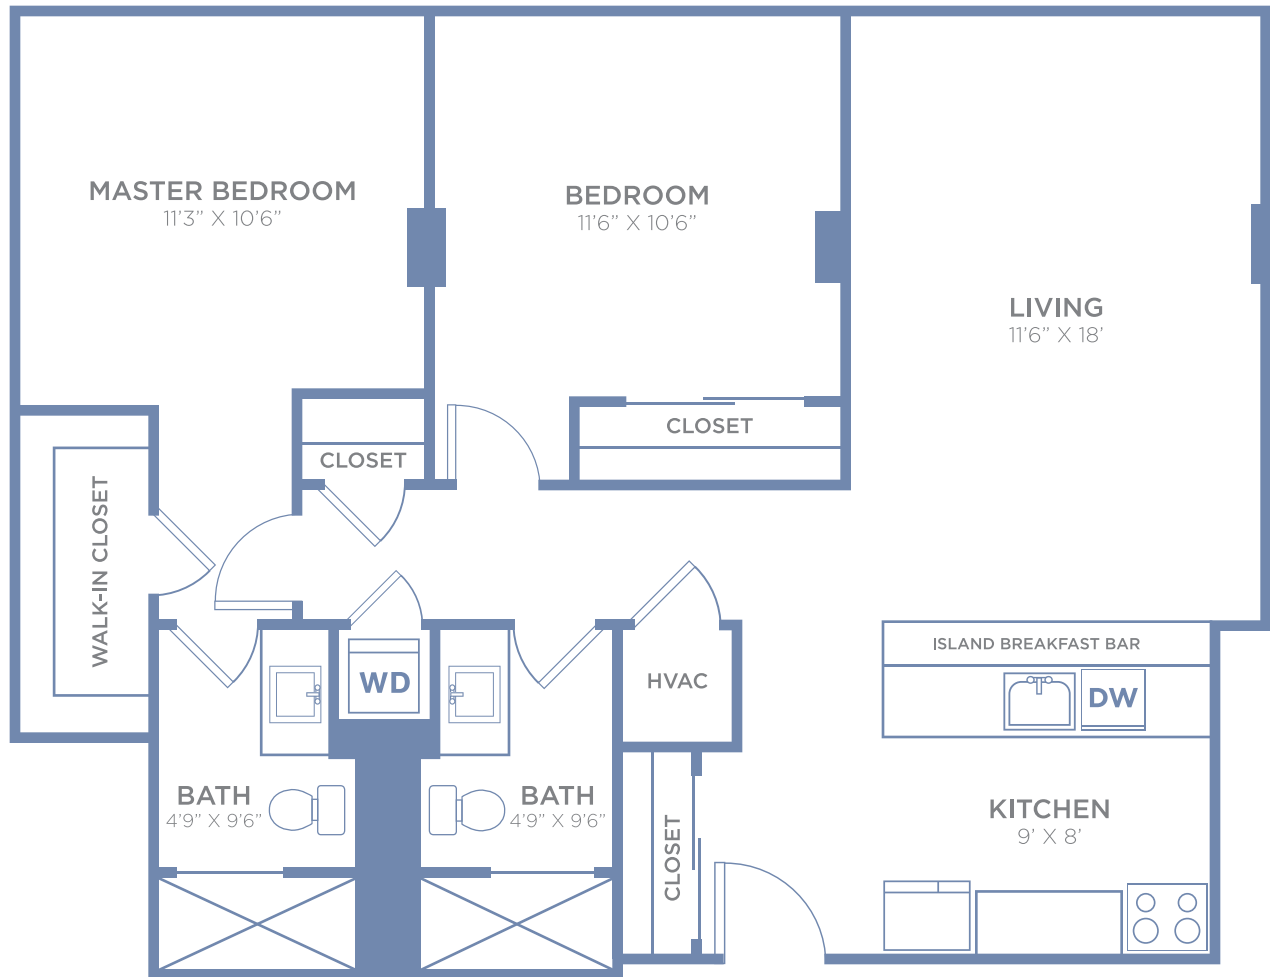

102 E Liberty, Savannah, GA 31401
866-484-7321
www.draytontowersavannah.com

1006 SF
2 BED/2 BATH

Floor plans are artist's rendering. All dimensions are approximate. Actual product and specifications may vary in dimension or detail. Not all features are available in every apartment. Prices and availability are subject to change. Please see a representative for details.