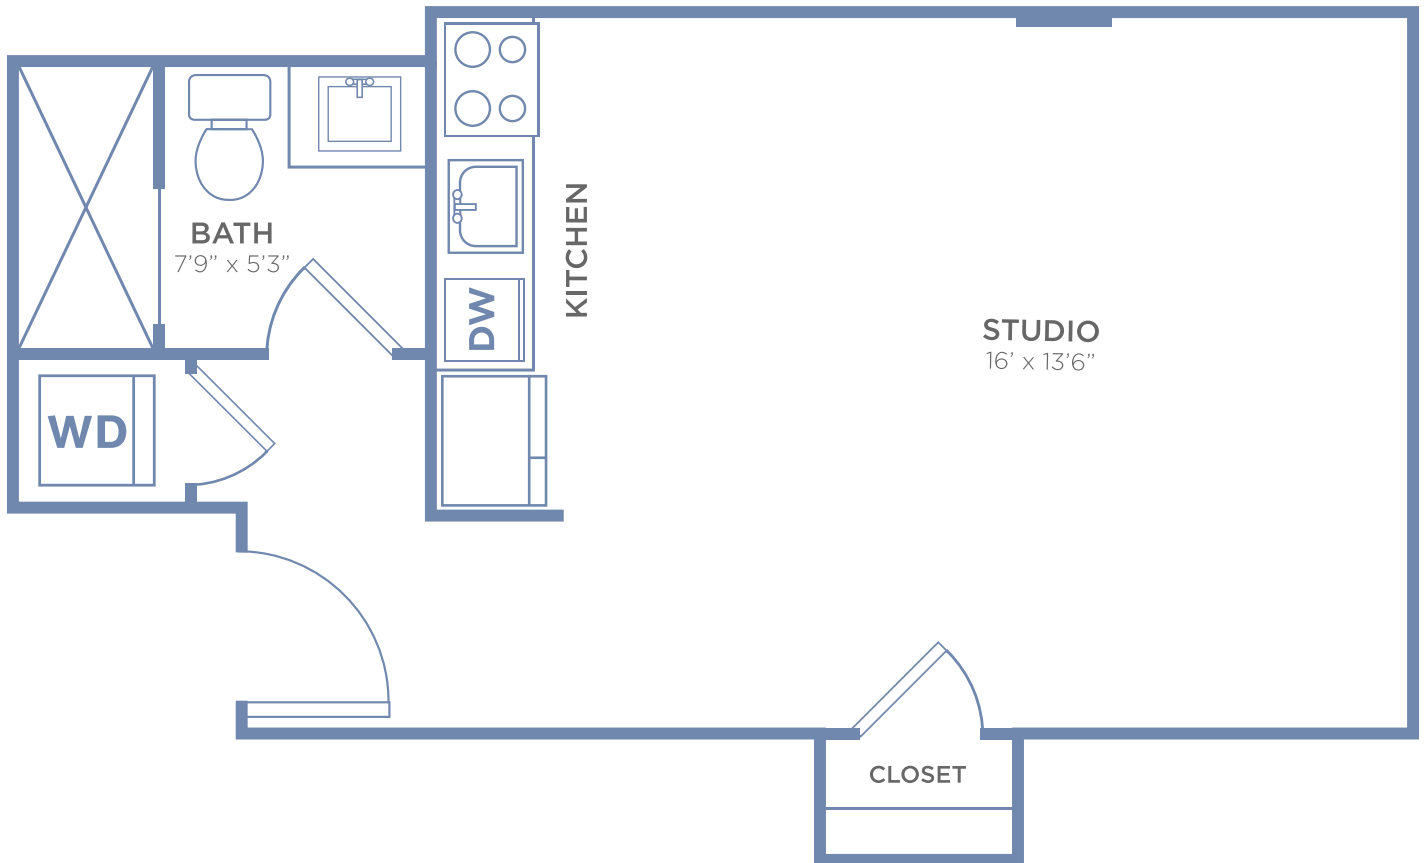

DRAYTON TOWER
| apartment homes |

102 E Liberty, Savannah, GA 31401
866-484-7321
www.draytontowersavannah.com

S1

406 SF
STUDIO/1 BATH

Floor plans are artist's rendering. All dimensions are approximate. Actual product and specifications may vary in dimension or detail. Not all features are available in every apartment. Prices and availability are subject to change. Please see a representative for details.